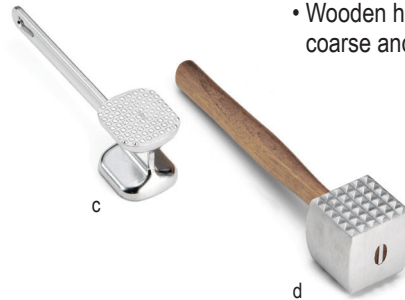

† Hand wash only

4 EGG RING

- Cook up to four eggs at once
- Comfort grip vinyl handle keeps cool while in use

STEAK WEIGHTS

MEAT TENDERIZERS

- Cast aluminum option features coarse teeth and a smooth side
- Wooden handle option features one side coarse and the other fine teeth