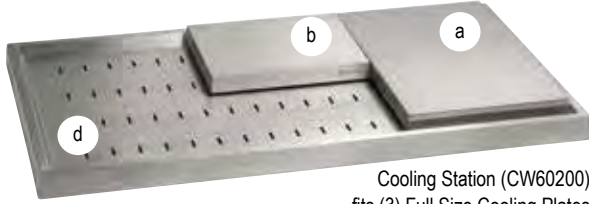

PLATES & PLATTERS WITH PEDESTALS

h

i

COLORS
DURACOAT™
CAST COATINGS
FOR COLD FOOD HOLDING ONLY
COLOR SWATCHES ON PAGE 13

Keep It Cool

Keep food perfectly chilled for up to 3 hours with this versatile solution. Our cooling plates are available in three sizes (Half, Half Long and Full). Use them separately, on stands or in a cooling base station. For best results, must use pre-chilled trays and our cast aluminum bowls and trays prior to displaying.