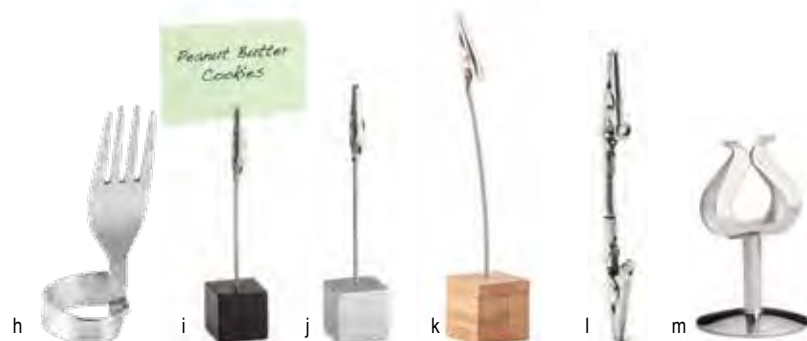

CARD & NUMBER HOLDERS

Item #	Description	Min Order/ Case Pack	List Price ($)
STAINLESS STEEL, PLASTIC, NICKEL PLATED, OR BAMBOO			
f.	CH2 3½" Circle Clip, Stainless Steel	1 ea / 12 ea	3.50 ea
g.	CHX8 8½" Double-Sided Clip, Steel	1 ea / 12 ea	3.00 ea
h.	BFCH4 4" Fork Card Holder, Stainless Steel	12 ea	3.20 ea
i.	4CHSBK 4" Square Clip, Black, Plastic	1 ea / 12 ea	3.00 ea
j.	4CHS 4" Square Clip, Silver, Plastic	1 ea / 12 ea	3.00 ea
k.	5CHBAM 5" Square, Bamboo, Metal Clip	12 ea	2.52 ea
l.	CHX4 4½" Double-Sided Clip, Steel	1 ea / 12 ea	2.50 ea
	2504 4" Harp Clip, Stainless Steel	1 ea / 6 ea	6.62 ea
	2508 8" Harp Clip, Stainless Steel	1 ea / 6 ea	8.04 ea
2512 12" Harp Clip, Stainless Steel	1 ea / 6 ea	9.48 ea	
n.	1306 6" Card Holder, Stainless Steel Deluxe	1 ea / 6 ea	12.00 ea
o.	596 2" Card Holder, Heavy Nickel Plated	2 ea	1.84 ea
p.	797 1½" Harp Clip, Stainless Steel	12 ea / 120 ea	1.70 ea