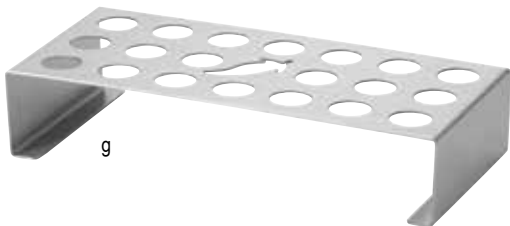

DISPOSABLE CONES & CUPS

- A refreshing way to present appetizers, desserts and samples
- Easy to serve and comfortable for guests to hold

Item #	Description	Capacity	Min Order/ Case Pack	List Price ($)
CONES, PINEWOOD			(50 PER BOX)	
BAMDCN5	Mini, 5 x 1 3/4"	1 1/2 oz	12 pk	8.20 pk
BAMDCN6	Small, 6 x 2"	3 oz	12 pk	9.00 pk
a. BAMDCN7	Large, 2 3/4 x 7"	4 3/4 oz	12 pk	13.50 pk
CUPS, PINEWOOD			(50 PER BOX)	
BAMDCP2	Mini, 1 1/4 x 1 1/8"	2 oz	12 pk	14.00 pk
b. BAMDCP1	Small, 2 1/2 x 2 1/2"	4 oz	12 pk	15.50 pk

1 3/4" Ring diameter on all cone holders

Great for ice cream cones, trail mix and even k-cups.

DISPOSABLE CONE HOLDERS

- Display your disposable cones in style with our selection of tiered cone holders
- 10030 & 10031 feature rotating tiers for easy prepping and serving
- All styles include handles for easy transportation to and from the serving line

Item	Description	Min Order/ Case Pack	List Price ($)
DCH27	Chrome Plated Metal, Holds 27 Cones, 16 3/4 x 7 x 7"	1 ea / 6 ea	25.00 ea
c. DCH27BK	Black Powder Coated Metal, Holds 27 Cones, 16 3/4 x 7 x 7"	1 ea / 6 ea	24.00 ea
d. DCH01	Black Powder Coated Metal, Holds 1 Cone, 4 x 2 3/8 x 2 3/4"	1 ea / 12 ea	4.00 ea
e. 10030	▶ Black Powder Coated Steel & Acacia, Holds 6 Cones / K-Cups, 7 3/4 x 7 3/4 x 9 3/4"	1 ea / 12 ea	14.40 ea
f. 10031	▶ Black Powder Coated Steel & Acacia, Holds 12 Cones / K-Cups, 10 x 10 x 13 1/2"	1 ea / 12 ea	20.00 ea
g. *BBQ3500	Cone Holder/Chili Pepper Roaster, Stainless Steel, Holds 20 Cones, 11 x 5"	6 ea	19.62 ea

- Disposable
- Single-use
- Eco-friendly