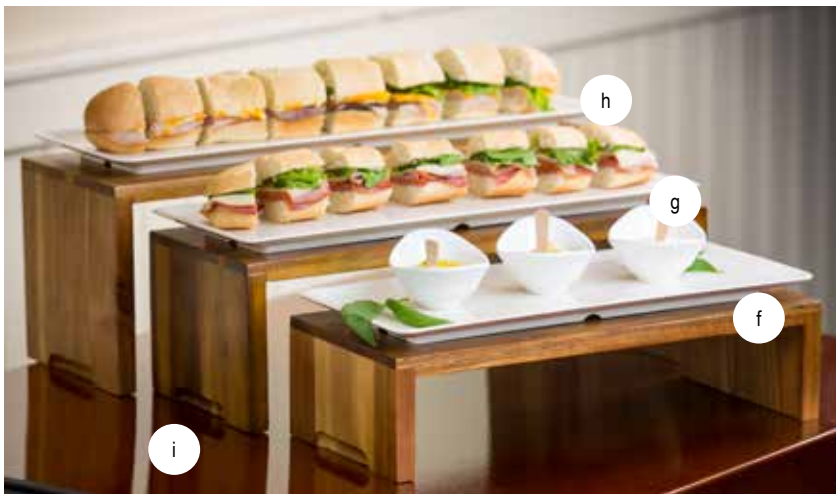

a

b

c

d

e

f / g / h

CASCADE MELAMINE COLLECTION™ PLATTERS

- Beautiful and practical solution for a charming buffet presentation
- Durable and lightweight for easy and extended use
- Created with operators in mind, the design features a raised lip for easy transportation to the serving area
- Not microwave or oven safe