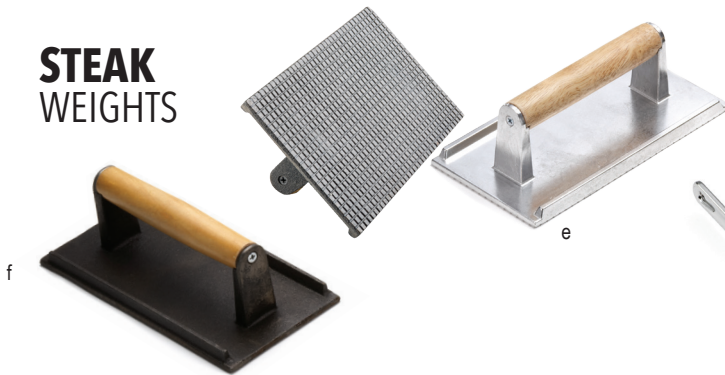

† Hand wash only

4 EGG RING

- Cook up to four eggs at once
- Comfort grip vinyl handle keeps cool while in use

STEAK WEIGHTS

MEAT TENDERIZERS

- Cast aluminum option features coarse teeth and a smooth side
- Wooden handle option features one side coarse and the other fine teeth