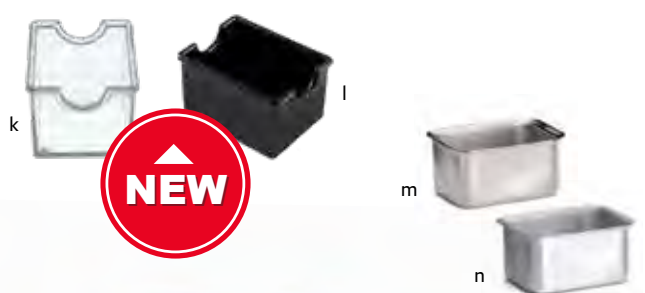

SUGAR PACKET HOLDERS

- Serve pre-portioned sugar and sweetener packets or tubes
- Available in a variety of materials and styles to fit any decor