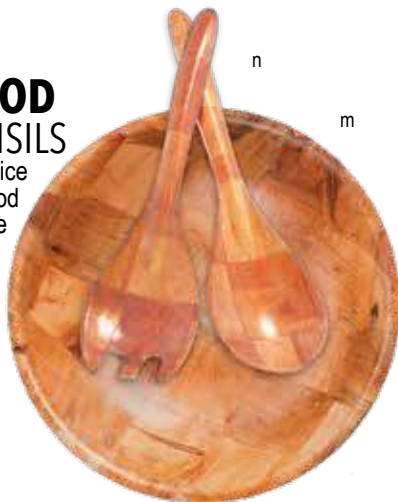

TASTING JARS

WOVEN WOOD BOWLS & UTENSILS

- Ideal for salad service
- Natural, woven wood bowls are stackable & lightweight

Item #	Description	Capacity	Min Order/ Case Pack	List Price (\$)
MINI SERVING DISHES—MELAMINE, WHITE				
a.	10311W ▶ Round Plate, 4 x 4 x 1"	3¼ oz	24 ea	0.96 ea
b.	10312W ▶ Stacking Bowl, 3 x 3 x 1¼"	3 oz	12 ea	1.20 ea
c.	10313W ▶ Oval Bowl, 3½ x 2¼ x 1⅝"	¾ oz	24 ea	0.96 ea
d.	10314W ▶ Oval Bowl, 4 x 2⅞ x ⅞"	1½ oz	24 ea	0.96 ea
e.	10315W ▶ Square Bowl, 2¾ x 2¾ x ⅞"	1½ oz	24 ea	0.96 ea
f.	10316W ▶ Square Bowl, 2¾ x 2¾ x 1"	2½ oz	24 ea	1.10 ea
g.	10317W ▶ Spoon, 3¾ x 2⅞ x 2⅞"	1 oz	24 ea	0.96 ea