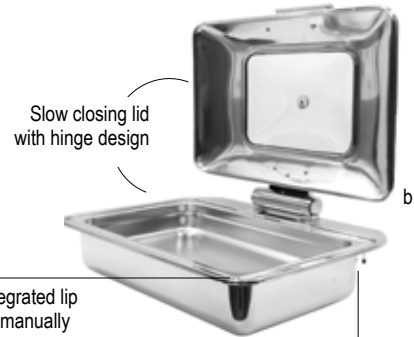

See Replacement Parts and Accessories, starting on page 240, for additional information.

QUICK VIEW

INDUCTION-READY CHAFERS & SERVERS

BUFFET & CATERING
CHAFERS & SERVERS

Item	Description	Capacity	Min Order/ Case Pack	Circle Swirl (CSS) Finish (\$)
QUICK VIEW INDUCTION CHAFER STAINLESS STEEL, POLISHED FINISH, GLASS WINDOWS				
a.	CW40182 Soup Server, 16¼ x 19¼ x 13" (Fits CW40178STAND)	11 qt	1 ea	542.00 ea
b.	CW40161 Full Size Server, 22⅞ x 17¼ x 8¼" (Fits CW40175STAND)	7 qt	1 ea	594.00 ea
	CW40163 ⅔ Size Server, 15⅞ x 16¼ x 8¼" (Fits CW40176STAND)	5 qt	1 ea	496.00 ea
c.	CW40165 Round Server, 17¼ x 19¼ x 7¼" (Fits CW40177STAND)	4 qt	1 ea	474.00 ea
INDUCTION COOKTOP OPTIONS (SOLD SEPARATELY)				
d.	CW40196 1800 Watts Induction Drop-In, 120 volts, 15 amps fits up to 12" dia compatible cookware base		1 ea / 2 ea	713.00 ea
e.	CW40195 1800 Watts Induction Portable, 120 volts, 15 amps fits up to 10¾" dia compatible cookware base		1 ea / 2 ea	627.90 ea

Clip-on spoon rest for seamless serving, keeping your buffet more sanitary

Slow closing lid with hinge design

Intuitive integrated lip to assist in manually removing steam pans

Integrated induction base for use with Induction-Ready Chafers only