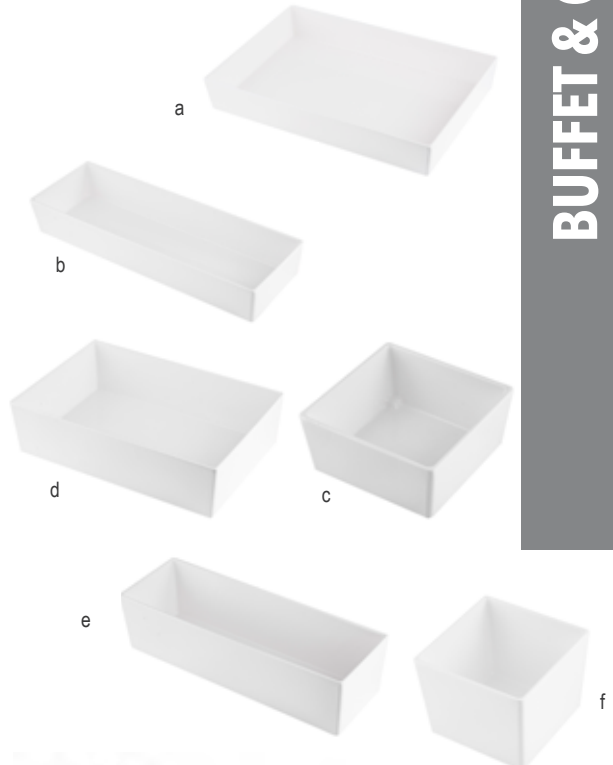

SIMPLE SOLUTIONS™

STRAIGHT-SIDED BOWLS

PROFESSIONAL
BAKEWARE
BY

BUFFET & CATERING
CAST ALUMINUM

Item #	Description	Capacity	Min Order/ Case Pack	Natural ($)	Color Coated ($)
REGULAR, 3" HEIGHT—CAST ALUMINUM, NATURAL OR COATED					
a.	CW5000_ Full Size, 12¾ x 19 x 3"	10 qt	1 ea	197.00 ea	267.00 ea
	CW5004_ Half Size, 12¾ x 9½ x 3"	5 qt	1 ea	108.00 ea	157.00 ea
b.	CW5008_ Half Long, 6¾ x 19 x 3"	5 qt	1 ea	114.00 ea	167.00 ea
	CW5012_ Third Size, 12¾ x 6¾ x 3"	3¾ qt	1 ea	84.00 ea	126.00 ea
c.	CW5016_ Sixth Size, 6¾ x 6¾ x 3"	1½ qt	1 ea	49.00 ea	76.00 ea
	CW5020_ Ninth Size, 4¼ x 6¾ x 3"	1 qt	1 ea	38.00 ea	52.00 ea
DEEP, 5" HEIGHT—CAST ALUMINUM, NATURAL OR COATED					
d.	CW5002_ Full Size, 12¾ x 19 x 5"	18 qt	1 ea	236.00 ea	333.00 ea
	CW5006_ Half Size, 12¾ x 9½ x 5"	8 qt	1 ea	146.00 ea	215.00 ea
e.	CW5010_ Half Long, 6¾ x 19 x 5"	8¾ qt	1 ea	172.00 ea	227.00 ea
	CW5014_ Third Size, 12¾ x 6¾ x 5"	5¾ qt	1 ea	109.00 ea	149.00 ea
f.	CW5018_ Sixth Size, 6¾ x 6¾ x 5"	2.5 qt	1 ea	71.00 ea	108.00 ea
	CW5022_ Ninth Size, 4¼ x 6¾ x 5"	1¾ qt	1 ea	55.00 ea	76.00 ea