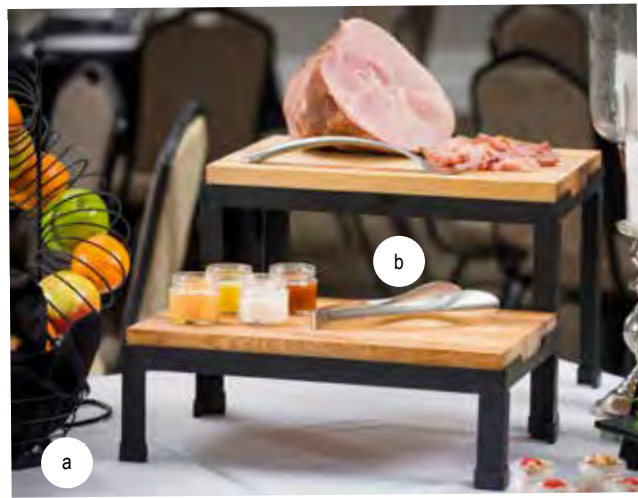

Frame includes butcher block

Block AND CHANNEL

Butcher Blocks and Carving Boards are essential to every buffet line presentation. Adding our Butcher Board Block Risers will create even more multi-functionality to your service.