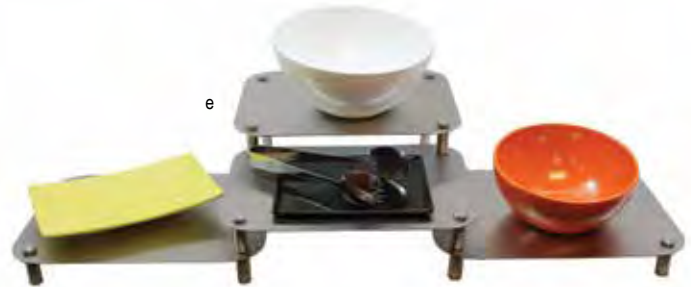

PROFESSIONAL BAKEWARE

BY
TABLECRAFT

TRISER™ RISERS

- Strong and durable risers bring a contemporary look to your buffet display
- Brushed finish hides fingerprints

Item #	Description	Min Order/ Case Pack	List Price (\$)
STAINLESS STEEL			
c. CW39000	Round Set: (3) CW9000SLD, Legs, & Couplers	1 set	200.00 set
d. CW39595	Square Set: (3) CW9595SLD, Legs, & Couplers	1 set	225.00 set
e. CW41410	Rectangle Set: (4) CW1410SLD, Legs, & Couplers	1 set	325.00 set
REPLACEMENT LEGS & COUPLERS			
AL2	2" Legs	1 set	8.00 set
AL4	4" Legs	1 set	8.00 set
AL6	6" Legs	1 set	8.00 set
COUPLER	9.8mm Coupler Bolt	1 ea / 50 ea	1.80 set