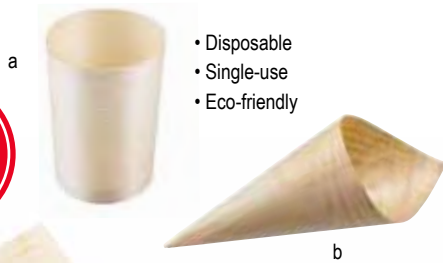

- Disposable
- Single-use
- Eco-friendly