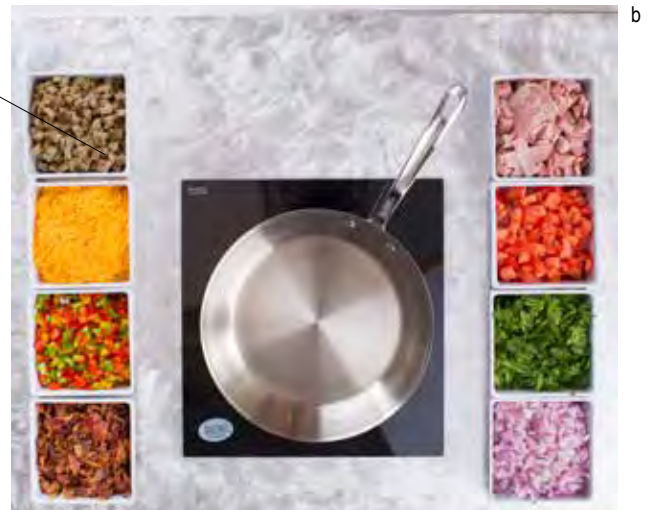

TURN YOUR SERVING SPACE INTO AN *action station*

TableCraft's Action Stations create the perfect made-to-order destination. Ideal for omelet or crepe stations. Get creative and use it as a taco, pasta bar or stir-fry station. Each unit features a drop-in electric induction cooktop: (1) for each single station and (2) cooktops for a double station. Each single and double station also includes (2) half long cooling plates.

COUNTERTOP KIT INCLUDES:

1. Induction Countertop Station (CW40199*)
   - Drop-In Electric Induction Cooktop (CW40196)
   - (2) Half Long Cooling Plates (CW60103)
   - Bowls not included, see page 16 for options
2. **ADD DURACOAT™ COATED CAST ALUMINUM BOWLS**
   Keeps Ingredients Colder, Longer

SINGLE INDUCTION COUNTERTOP KIT

Item #	Description	Min Order/ Case Pack	Aluminum Finish ($)	Coating ($)
ACTION STATION SINGLE COUNTERTOP KIT-ALUMINUM FINISH OR COATING				
a.	CWACTION1BRA_ Brushed Kit, 31% x 25¼ x 6"	1 ea	1323.00 ea	1430.00 ea
b.	CWACTION1RSA_ Random Swirl Kit, 31% x 25¼ x 6"	1 ea	1323.00 ea	1430.00 ea

COUNTERTOP STATION INCLUDES:

- Induction Countertop Station (CW40199*)
- Drop-In Electric Induction Cooktop (CW40196)
- Chafer not included, see page 42 for options

CHAFER
Not included

DROP-IN INDUCTION COOKTOP

CONTROL PANEL
Safely & Easily Control Temperatures

SINGLE INDUCTION COUNTERTOP STATION

Stylish and perfectly proportioned for smaller spaces. Can be used with an induction chafers or as a cooktop. Fully portable for indoor and outdoor events.

Item	Description	Min Order/ Case Pack	Aluminum Finish ($)
ACTION STATION SINGLE COUNTERTOP STATION-ALUMINUM FINISHES ONLY			
CW40201_	Includes Induction Countertop Station (CW40198) and Drop-In Electric Induction Cooktop (CW40196), 25 x 22 x 5" with 2¾" Bracket	1 ea	900.00 ea