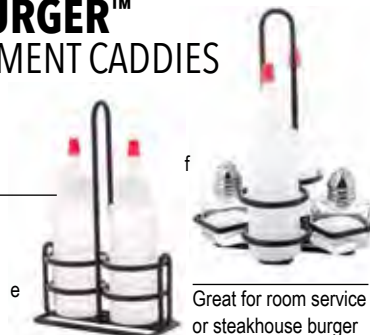

BETTER BURGER™ MINI CONDIMENT CADDIES

For the full Better
Burger™ Collection,
see page 136

Great for room service
or steakhouse burger
presentation