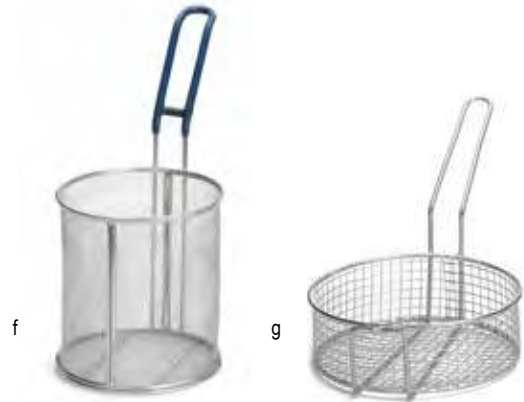

PASTA & COOKING BASKETS

Item #	Description	Min Order/ Case Pack	List Price ($)
PASTA BASKETS—18/8 STAINLESS STEEL, BLUE COOL TOUCH VINYL HANDLE			
984	Basket, 4 1/2" dia x 6"	2 ea	39.02 ea
f. 985	Basket, 5 1/4" dia x 7"	2 ea	43.68 ea
986	Basket, 6 1/2" dia x 7"	2 ea	50.26 ea
COOKING BASKETS—18/8 STAINLESS STEEL			
987	Basket, 8 3/4" dia x 5"	2 ea	51.40 ea
g. 988	Basket, 10 1/2" dia x 3 1/2"	2 ea	56.58 ea