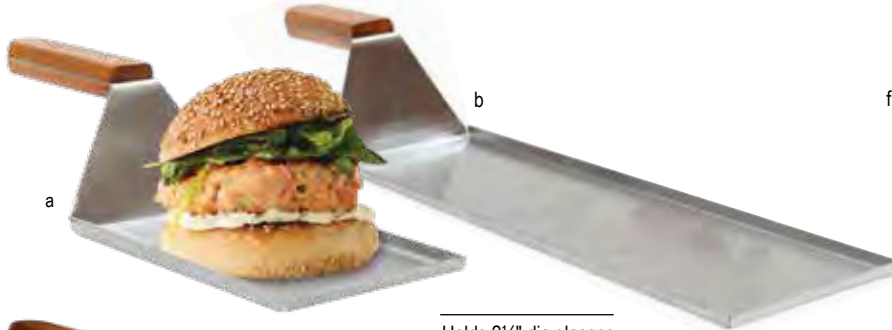

f/g/h/i/j

Holds 2 1/4" dia glasses