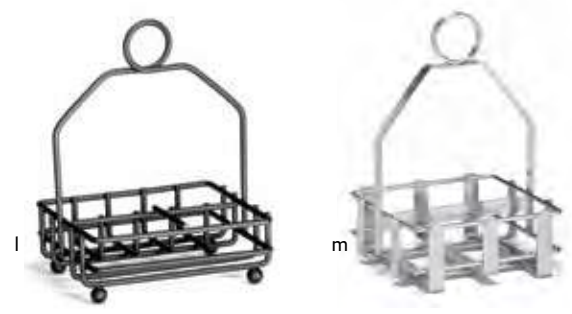

Item #	Description	Min Order/ Case Pack	List Price ($)
CONDIMENT RACKS/HOLDERS—CHROME PLATED OR BLACK POWDER COATED STEEL			
a.	590C2 Sugar Packet Holder, 5¼ x 3¼ x 8"	1 ea / 6 ea	6.40 ea
b.	1370R Chrome Plated Steel Rack, 8¼ x 7¼ x 7¼"	1 ea / 6 ea	17.00 ea
c.	SPRR Chrome Plated Steel Rack, Round, 8 x 5¼ x 2¼", Holds (2) S&P	1 ea / 6 ea	7.80 ea
d.	SPSR Chrome Plated Steel Rack, Square, 8 x 4½ x 2½", Holds (2) S&P	1 ea / 6 ea	7.80 ea
e.	591C Chrome Plated Steel Combination Rack, 5½ x 8 x 5½", Holds (2) S&P and Sugar Packets	12 ea	8.18 ea
f.	606R Chrome, Plated Steel Combination Rack, 6 x 4¼ x 4" Holds (2) S&P and Sugar Packets	6 ea	14.16 ea
g.	606RBK Black Powder Coated Steel Combination Rack, 6 x 4¼ x 4" Holds (2) S&P and Sugar Packets	1 ea / 6 ea	15.32 ea
h.	609R Chrome Plated Steel Rack, 6½ x 5 x 4¾" Holds (2) S&P and Sugar Packets	6 ea	16.80 ea
i.	609RBK Black Powder Coated Steel Rack, 6½ x 5 x 4¾" Holds (2) S&P and Sugar Packets	6 ea	17.00 ea
j.	597C Chrome Plated Steel Jelly Packet Holder, 12 ea 5½ x 5¾ x 4½"	12 ea	7.42 ea
k.	597CBK Black Powder Coated Steel Jelly Packet Holder, 12 ea 5½ x 5¾ x 4½"	12 ea	7.00 ea
l.	593RBK Black Powder Coated Steel Combination Rack, 6 x 4¾ x 4¼" (Merchandising Ring not included)	12 ea	8.18 ea
m.	602R Chrome Plated Steel Rack, 6 x 4 x 4"	1 ea / 6 ea	14.00 ea