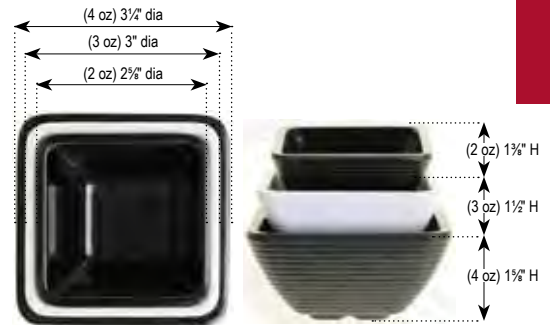

RAMEKINS

- Versatile ramekins in a range of colors and sizes
- Ideal for serving side dishes, dressings and for easy portion control
- Nests together for easy storage

Item #	Description	Color	Capacity	Min Order/ Case Pack	List Price ($)
ROUND RAMEKINS—MELAMINE					
a. RAM2RDB*	▶ Round, Straight, Bone		2 oz	12 ea	1.48 ea
b. RAM2W	Round, Smooth, White		2 oz	12 ea	1.26 ea
RAM3W	Round, Smooth, White		3 oz	12 ea	1.32 ea
c. RAM1FBK	Round, Fluted, Black		1 oz	12 ea	0.76 ea
RAM2BK	Round, Smooth, Black		2 oz	12 ea	1.26 ea
RAM3BK	Round, Smooth, Black		3 oz	12 ea	1.32 ea
RAM2RGN*	Round, Ribbed, Green		2 oz	12 ea	2.24 ea
RAM3RGN*	Round, Ribbed, Green		3 oz	12 ea	3.00 ea
RAM4RGN*	Round, Ribbed, Green		4 oz	12 ea	3.70 ea
RAM2RR*	Round, Ribbed, Red		2 oz	12 ea	2.24 ea
RAM3RR*	Round, Ribbed, Red		3 oz	12 ea	3.00 ea
RAM4RR*	Round, Ribbed, Red		4 oz	12 ea	3.70 ea
RAM2RX*	Round, Ribbed, Orange		2 oz	12 ea	2.24 ea
RAM3RX*	Round, Ribbed, Orange		3 oz	12 ea	3.00 ea
RAM4RX*	Round, Ribbed, Orange		4 oz	12 ea	3.70 ea
RAM2RW*	Round, Ribbed, White		2 oz	12 ea	1.74 ea
RAM3RW*	Round, Ribbed, White		3 oz	12 ea	2.30 ea
RAM4RW*	Round, Ribbed, White		4 oz	12 ea	2.84 ea
RAM2RBK*	Round, Ribbed, Black		2 oz	12 ea	1.80 ea
RAM3RBK*	Round, Ribbed, Black		3 oz	12 ea	2.30 ea
RAM4RBK*	Round, Ribbed, Black		4 oz	12 ea	2.64 ea

SQUARE RAMEKINS—MELAMINE

RAMS2W*	Square, Ribbed, White		2 oz	12 ea	1.76 ea
RAMS3W*	Square, Ribbed, White		3 oz	12 ea	2.36 ea
RAMS4W*	Square, Ribbed, White		4 oz	12 ea	2.80 ea
RAMS2BK*	Square, Ribbed, Black		2 oz	12 ea	1.76 ea
RAMS3BK*	Square, Ribbed, Black		3 oz	12 ea	2.36 ea
RAMS4BK*	Square, Ribbed, Black		4 oz	12 ea	2.80 ea
d. MB21	Square, Smooth White		2 oz	12 ea	3.00 ea

SAUCE BOATS—18/8 STAINLESS STEEL