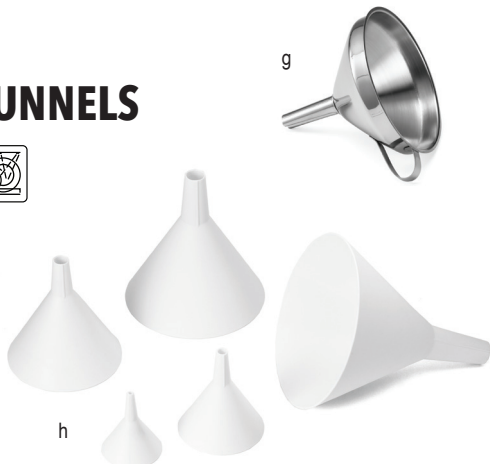

Item #	Description	Min Order/ Case Pack	List Price ($)
PANCAKE RING—NON-STICK COATED STEEL, VINYL HANDLE †			
a. PCR8	8¼" dia (Length with Handle 12½")	2 ea	11.22 ea
4 EGG RING— NICKEL PLATED FRAME, NON-STICK RING COATING †			
b. 1240	4 Egg Ring, 4" dia, 9½ x 15½ x 3¾"	1 ea / 2 ea	23.36 ea
MEAT TENDERIZERS—CAST ALUMINUM †			
c. 3005	Double-Sided, Flatten or Tenderize	1 ea / 36 ea	12.42 ea
d. 3016	Wood Handle, 4-Sided Flatten or Tenderize	1 ea / 12 ea	19.88 ea
STEAK WEIGHTS—CAST ALUMINUM OR CAST IRON, WOOD HANDLES †			
e. 3004	Cast Aluminum, 4¼ x 8¼"	1 ea / 12 ea	13.42 ea
f. 3033	Cast Iron, 4¼ x 8¼"	1 ea / 12 ea	13.60 ea
FUNNELS—STAINLESS STEEL OR WHITE PLASTIC			
g. 1410	4" dia Stainless Steel	1 ea / 12 ea	14.88 ea
h. 5	White Plastic Funnel Set, Includes: 2", 3", 4", 5" and 6" dia	1 ea / 12 ea	12.00 ea
TICKET HOLDERS—ALUMINUM			
5512	12¼ x 1 x 2¼"	2 ea	6.60 ea
i. 5518	18 x 1 x 2¼"	2 ea	9.60 ea
5524	24 x 1 x 2¼"	2 ea	13.58 ea
5536	36 x 1 x 2¼"	2 ea	19.16 ea
5548	48 x 1 x 2¼"	2 ea	27.08 ea
5560	60 x 1 x 2¼"	2 ea	33.88 ea
5572	72 x 1 x 2¼"	2 ea	39.98 ea

† Hand wash only

4 EGG RING

- Cook up to four eggs at once
- Comfort grip vinyl handle keeps cool while in use

STEAK WEIGHTS

MEAT TENDERIZERS

- Cast aluminum option features coarse teeth and a smooth side
- Wooden handle option features one side coarse and the other fine teeth

FUNNELS

TICKET HOLDER

- Glass marble design for easy sliding
- Essential addition to all busy service areas
- Wide range of sizes available