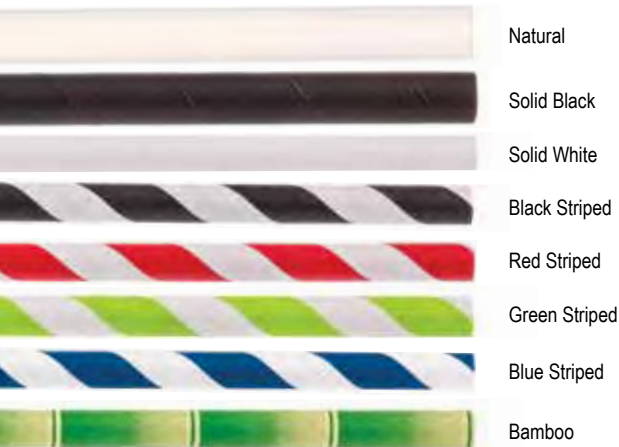

Today's Straw Trend...**COLOR!**

Accessorize your tabletop or
to-go cups with brightly colored
and patterned straws.