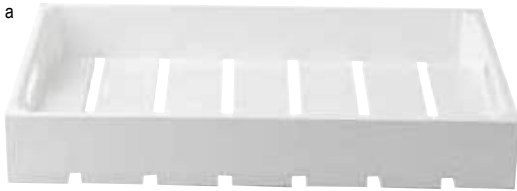

a

b

c

e

d

White crates (above) shown with Stainless Steel reversible risers, see page 67.

Designed to fit standard sized food pans

Handles for convenient transporting