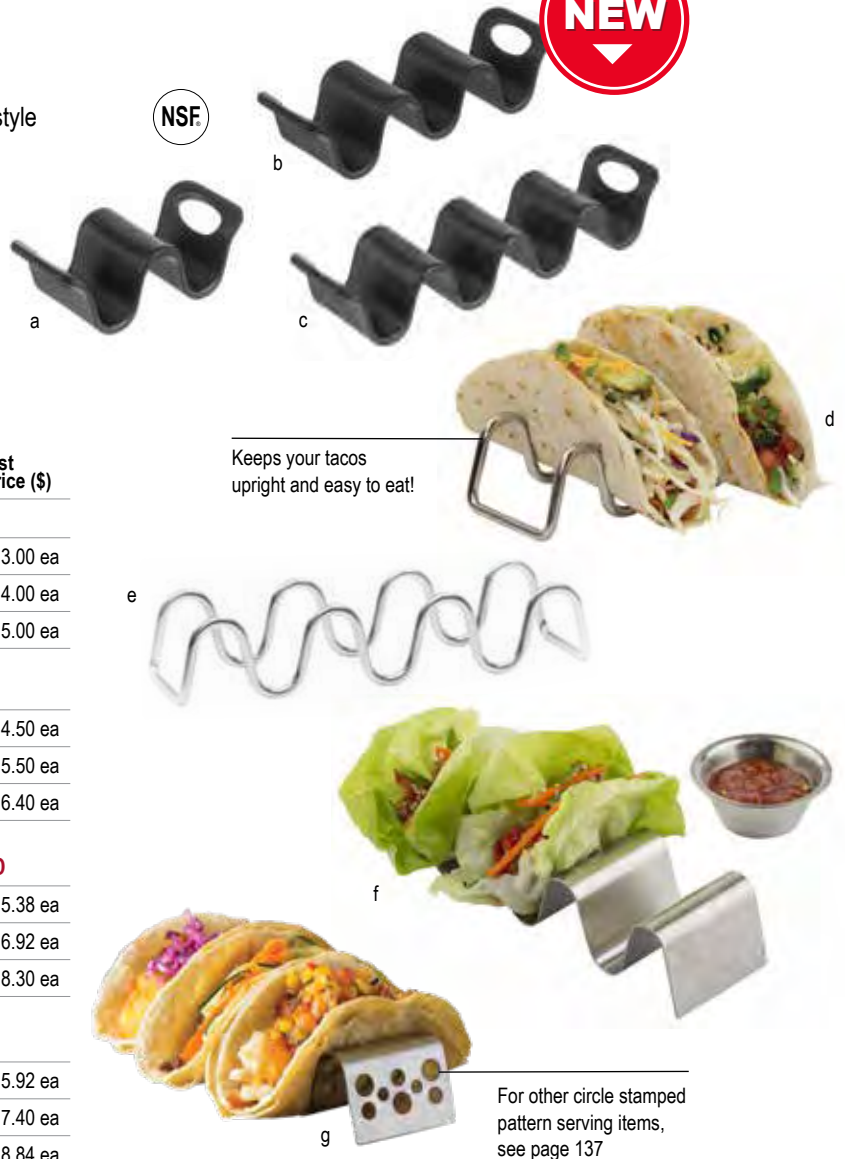

TACO TAXI™

- Prep and serve your hard or soft shell taco creations in style
- Perfectly designed to cradle your stuffed creations
- Stainless Steel or Melamine
- Melamine servers are safe for temperatures up to 212°F
- Stainless Steel servers are safe for temperatures up to 450°F

Keeps your tacos upright and easy to eat!