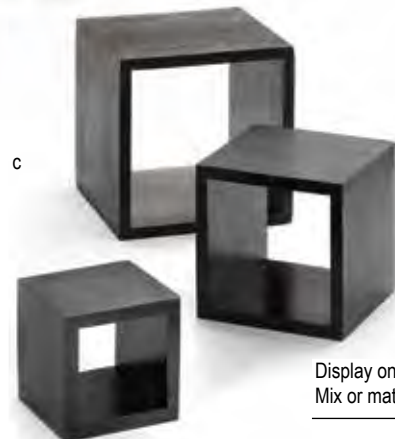

NON-SLIP RISERS

Item #	Description	Min Order/ Case Pack	List Price ($)
CHROME PLATED OR BLACK POWDER COATED			
a. CR3	3-Pc Set, Chrome Plated 6 x 6 x 2", 6 x 6 x 3", 6 x 6 x 4"	1 set / 8 sets	78.00 set
b. BKR4	4-Pc Set, Black 7 x 6 x 2", 7 x 6 x 3", 7 x 6 x 4", 7 x 6 x 6"	1 set / 6 sets	72.00 set

Remington Collection™
Bowls featured
on page 62