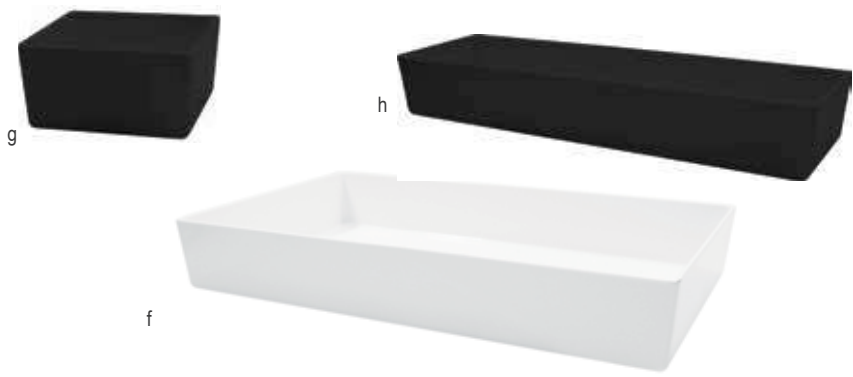

CONTEMPORARY MELAMINE COLLECTION™

- Straight-sided design for the best use of space
- Choose from a range of sizes and colors, perfect for cafeterias or deli cases
- Durable, break-resistant designs for extended use
- Not microwave or oven safe

Available in white (WH) or black (BK)

Item #	Description	Capacity	Min Order/ Case Pack	List Price ($)
STANDARD STRAIGHT-SIDED BOWLS—MELAMINE, WHITE				
a. M4024WH	5 x 5 x 3"	1 qt	1 ea / 12 ea	16.00 ea
M4026WH	10 x 5 x 3"	2 qt	1 ea / 6 ea	20.00 ea
b. M4014WH	10 x 10 x 1½"	2 qt	1 ea / 6 ea	23.00 ea
M4008WH	15 x 5 x 3"	3 qt	1 ea / 12 ea	29.00 ea
M4004WH	10 x 10 x 3"	4 qt	1 ea / 6 ea	32.00 ea
M4007WH	15 x 5 x 1½"	1¼ qt	1 ea / 12 ea	19.00 ea
STANDARD STRAIGHT-SIDED BOWLS—MELAMINE, BLACK				
M4024BK	5 x 5 x 3"	1 qt	1 ea / 12 ea	16.00 ea
M4026BK	10 x 5 x 3"	2 qt	1 ea / 6 ea	20.00 ea
M4014BK	10 x 10 x 1½"	2 qt	1 ea / 6 ea	23.00 ea
c. M4008BK	15 x 5 x 3"	3 qt	1 ea / 12 ea	29.00 ea
d. M4004BK	10 x 10 x 3"	4 qt	1 ea / 6 ea	32.00 ea
M4007BK	15 x 5 x 1½"	1¼ qt	1 ea / 12 ea	19.00 ea

Item #	Description	Capacity	Min Order/ Case Pack	List Price ($)
DELI-CASE STRAIGHT-SIDED BOWLS—MELAMINE, WHITE				
M4025WH	6 x 6 x 3"	1¼ qt	1 ea / 12 ea	18.00 ea
M4027WH	12 x 6 x 3"	3 qt	1 ea / 6 ea	24.00 ea
e. M4005WH	12 x 10 x 3"	5 qt	1 ea / 6 ea	34.00 ea
M4017WH	20 x 6 x 3"	5 qt	1 ea / 4 ea	33.00 ea
f. M4033WH	20 x 12 x 3"	10½ qt	1 ea / 4 ea	42.00 ea
DELI-CASE STRAIGHT-SIDED BOWLS—MELAMINE, BLACK				
g. M4025BK	6 x 6 x 3"	1¼ qt	1 ea / 12 ea	18.00 ea
M4027BK	12 x 6 x 3"	3 qt	1 ea / 6 ea	24.00 ea
M4005BK	12 x 10 x 3"	5 qt	1 ea / 6 ea	34.00 ea
h. M4017BK	20 x 6 x 3"	5 qt	1 ea / 4 ea	33.00 ea
M4033BK	20 x 12 x 3"	10½ qt	1 ea / 4 ea	42.00 ea