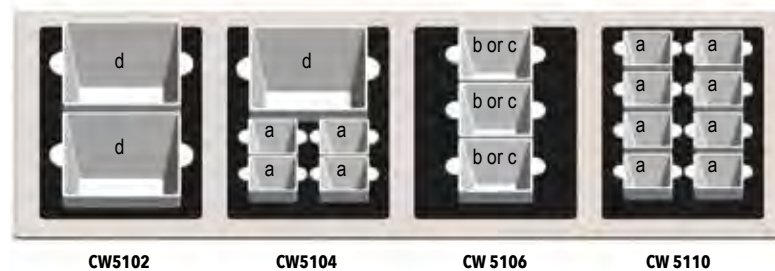

COUNTRY KITCHEN COLLECTION™ NSF®-7 COLD FOOD TEMPLATES

NSF®-7 TEMPLATES 12⅞ X 21¼" SINGLE WELL

TO ORDER TEMPLATES:

CW5110 CSA
ITEM NUMBER FINISH

Item #	Description	Min Order/ Case Pack	Aluminum Finish ($)	Color Coated ($)
COLD FOOD TEMPLATES—ALUMINUM, FINISHED OR COATED				
CW5102_	Fits (2) CW1490	1 ea	240.00 ea	320.00 ea
CW5104_	Fits (4) CW1480, (1) CW1490	1 ea	240.00 ea	320.00 ea
CW5106_	Fits (3) CW1460 or (3) CW1470	1 ea	240.00 ea	320.00 ea
CW5110_	Fits (8) CW1480	1 ea	240.00 ea	320.00 ea