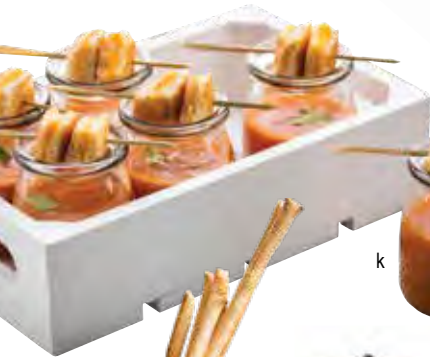

MELAMINE MINI SERVERS

- Great for sampling, buffet and catering, tastings or desserts
- Dishwasher safe melamine gives almost immediate savings over single use serving pieces
- Have the look of more expensive porcelain pieces, without the breakage

TASTING JARS