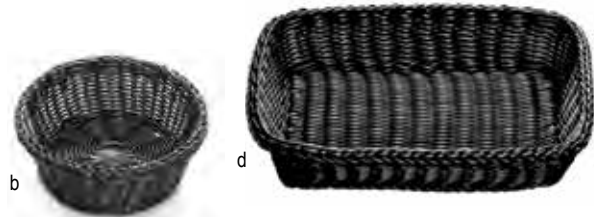

HANDWOVEN NATURAL BASKETS

- Solid, heavy cord design for superior quality
- All purpose serving baskets provide the "homemade" touch to your table setting

Item #	Description	Min Order/ Case Pack	List Price ($)
NATURAL SERVING BASKETS— POLYPROPYLENE CASING, STEEL INTERIOR			
f. 1169W	Round, 10" dia x 1½"	12 ea	2.86 ea
1175W	Round, 8½" dia x 2¼"	12 ea	2.94 ea
*C1175W	Round, 8½" dia x 2¼", Pack of 12	1 pk / 12 pk	36.04 pk
1177W	Round, 7" dia x 2"	12 ea	2.32 ea
g. 1171W	Oval, 7 x 5 x 2"	12 ea	2.28 ea
1174W	Oval, 9 x 6 x 2¼"	12 ea	2.54 ea
*C1174W	Oval, 9 x 6 x 2¼", Pack of 12	1 pk / 12 pk	30.10 pk
1176W	Oval, 10 x 6½ x 3"	12 ea	3.34 ea
h. 1116W	Rectangular, 9 x 3½ x 2"	12 ea	2.94 ea
1172W	Rectangular, 9 x 6 x 2½"	12 ea	3.20 ea
i. 1113W	Oblong, 13 x 5 x 3"	12 ea	4.18 ea
1117W	Oblong, 9 x 4 x 2¼"	12 ea	2.66 ea
1118W	Oblong, 15 x 6 x 3"	12 ea	4.78 ea
j. 1135W	Round, Open Weave, 8½" dia x 3¼"	12 ea	3.74 ea
k. 1136W	Oval, Open Weave, 9½ x 7¼ x 3¼"	12 ea	4.10 ea

* Available as Cash & Carry