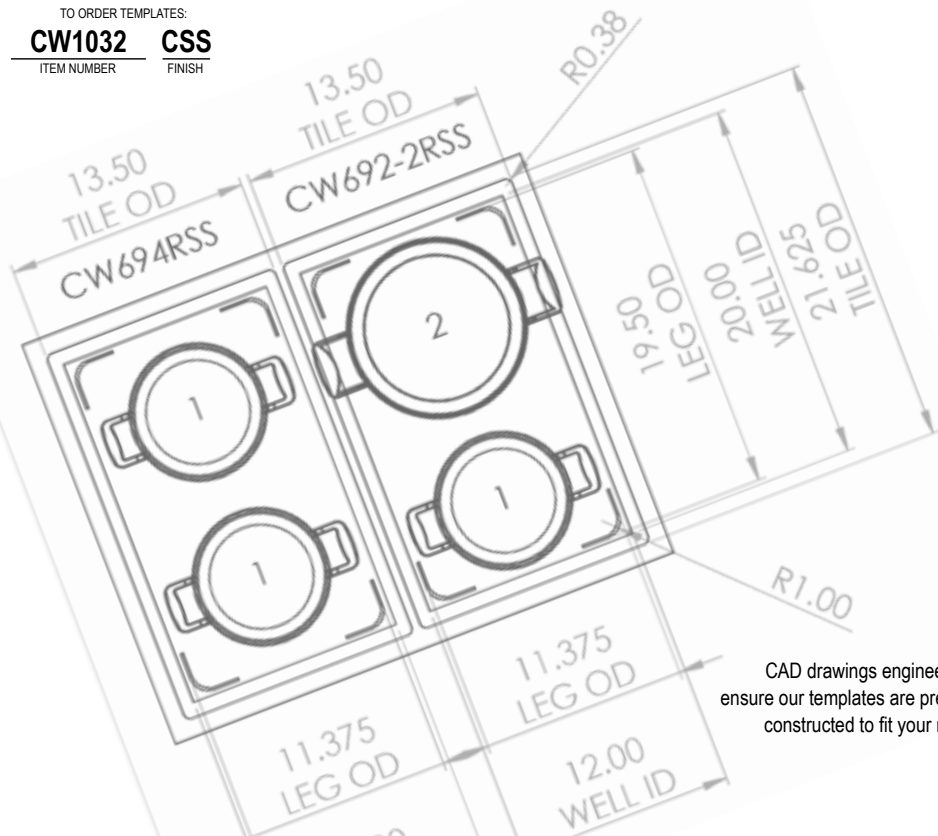

CAD drawings engineered to ensure our templates are precisely constructed to fit your needs.

STAINLESS STEEL FINISHES
FOR HOT COOK AND SERVE
SIX FINISH OPTIONS ABOVE