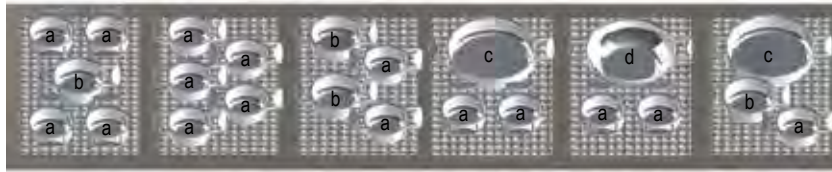

TRI-PLY STAINLESS STEEL

HOT FOOD TEMPLATES

STANDARD SIZE: 13½ X 21⅝" FOR SINGLE WELL

CW1020 CW1022 CW1024 CW1026 CW1028 CW1030