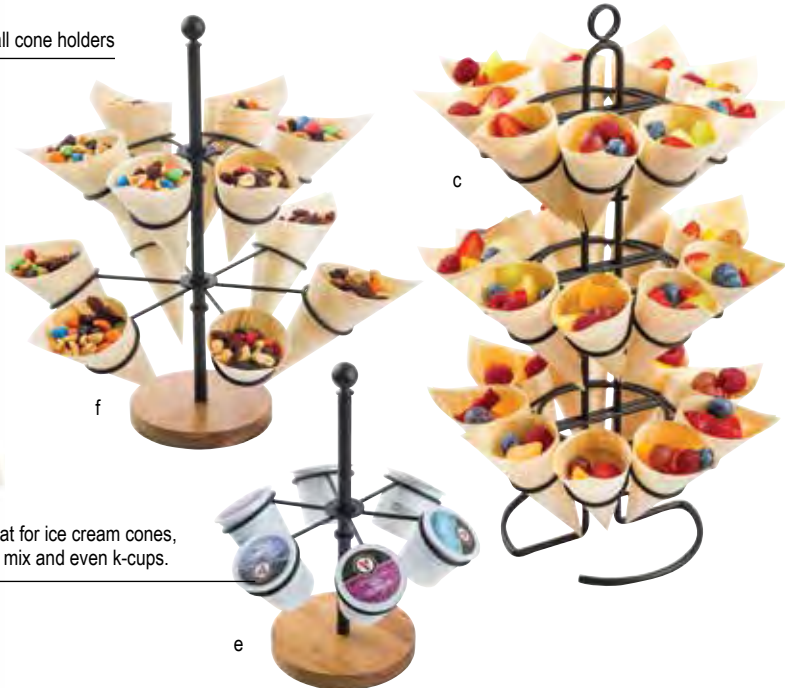

DISPOSABLE CONES & CUPS

- A refreshing way to present appetizers, desserts and samples
- Easy to serve and comfortable for guests to hold

Item #	Description	Capacity	Min Order/ Case Pack	List Price ($)
CONES, PINEWOOD			(50 PER BOX)	
BAMDCN5	Mini, 5 x 1 3/4"	1 1/2 oz	12 pk	8.20 pk
BAMDCN6	Small, 6 x 2"	3 oz	12 pk	9.00 pk
a. BAMDCN7	Large, 2 3/4 x 7"	4 3/4 oz	12 pk	13.50 pk
CUPS, PINEWOOD			(50 PER BOX)	
BAMDCP2	Mini, 1 1/4 x 1 1/8"	2 oz	12 pk	14.00 pk
b. BAMDCP1	Small, 2 1/2 x 2 1/2"	4 oz	12 pk	15.50 pk

1 3/4" Ring diameter on all cone holders

Great for ice cream cones, trail mix and even k-cups.

DISPOSABLE CONE HOLDERS

- Display your disposable cones in style with our selection of tiered cone holders
- 10030 & 10031 feature rotating tiers for easy prepping and serving
- All styles include handles for easy transportation to and from the serving line

Item	Description	Min Order/ Case Pack	List Price ($)
DCH27	Chrome Plated Metal, Holds 27 Cones, 16 3/4 x 7 x 7"	1 ea / 6 ea	25.00 ea
c. DCH27BK	Black Powder Coated Metal, Holds 27 Cones, 16 3/4 x 7 x 7"	1 ea / 6 ea	24.00 ea
d. DCH01	Black Powder Coated Metal, Holds 1 Cone, 4 x 2 3/8 x 2 3/4"	1 ea / 12 ea	4.00 ea
e. 10030	▶ Black Powder Coated Steel & Acacia, Holds 6 Cones / K-Cups, 7 3/4 x 7 3/4 x 9 3/4"	1 ea / 12 ea	14.40 ea
f. 10031	▶ Black Powder Coated Steel & Acacia, Holds 12 Cones / K-Cups, 10 x 10 x 13 1/2"	1 ea / 12 ea	20.00 ea
g. *BBQ3500	Cone Holder/Chili Pepper Roaster, Stainless Steel, Holds 20 Cones, 11 x 5"	6 ea	19.62 ea