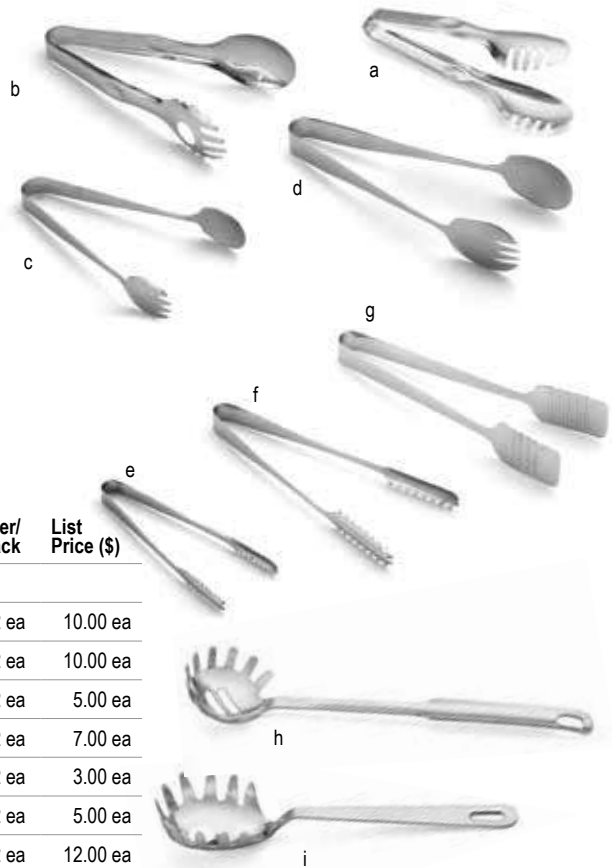

TONGS & PASTA GRABBERS

Item #	Description	Min Order/ Case Pack	List Price ($)
TONGS—STAINLESS STEEL			
a. 4401	8¾" Pasta Tongs	1 ea / 12 ea	10.00 ea
b. 4402	8¾" Tongs	1 ea / 12 ea	10.00 ea
c. 4403	7½" Tongs	1 ea / 12 ea	5.00 ea
d. 4404	9½" Tongs	1 ea / 12 ea	7.00 ea
e. 4405	6½" Tongs	1 ea / 12 ea	3.00 ea
f. 4406	8½" Tongs	1 ea / 12 ea	5.00 ea
g. 4407	9½" Flat Tongs	1 ea / 12 ea	12.00 ea
GRABBERS—STAINLESS STEEL			
h. 20110	13" Pasta Grabber, Round Bowl	1 ea / 12 ea	10.50 ea
i. 2068	10½" Pasta Grabber, Oval Bowl	1 ea / 12 ea	10.00 ea

SPOON RESTS

Ideal size for a spoon rest in buffet service

PROFESSIONAL
BAKEWARE
BY
PRESTO

TO ORDER:

CW4062

W

item number

color code

Item #	Description	Min Order/ Case Pack	Natural ($)	Color Coated ($)
SIERRA COLLECTION™ – CAST ALUMINUM, NATURAL OR COATED				
j. CW4062_	Extra Small, 4¼ x 4¼ x ½" Willis, Tx only	1 ea	19.00 ea	25.00 ea

COATED CAST ALUMINUM
SEE PAGE 13 FOR DETAILS

SPOON RESTS

Item #	Description	Min Order/ Case Pack	List Price ($)
STAINLESS STEEL			
k. *HVSP1	Vertical Spoon Rest, 4¾ x 3¾ x 8¼"	6 ea	9.00 ea
l. *HB1	Single Spoon Rest, Brushed Finish, 8 x 3¾ x 1¾"	12 ea	6.00 ea
m. *HB2	Double Spoon Rest, Brushed Finish, 7½ x 7 x 2"	12 ea	11.00 ea
n. HB3	Single Spoon Rest, Brushed Square, 5 x 5 x ¾"	1 ea / 6 ea	7.00 ea