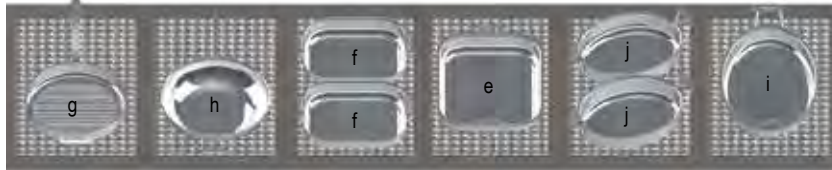

g. CW4024

h. CW4026

SOME LIKE IT *Hot*

TRI-PLY STAINLESS STEEL

HOT FOOD TEMPLATES

Standard Size: 13½ x 21⅝"

Fits Well Size: 11⅞ x 19⅞"

Enhance the appearance of your buffet with our easy-to-clean templates. Our templates help save energy by trapping the heat from raising above the pan. Accommodates temperatures up to 450°F, to keep food hot longer. Made to order* in the USA to fit standard 12 x 20" wells, our templates are precision cut to fit our tri-ply cookware. We can also provide Auto CAD support to customize templates to fit standard size wells and your existing cookware and serveware. We also offer six surface textures (shown left) to help create a unique buffet experience, while helping to reduce fingerprints and camouflage dings, dents and spills.

 **STAINLESS STEEL FINISHES**
FOR HOT COOK AND SERVE
SIX FINISH OPTIONS ABOVE

TRI-PLY STAINLESS STEEL

HOT FOOD TEMPLATES

STANDARD SIZE: 13½ X 21⅝" FOR SINGLE WELL

CW1020 CW1022 CW1024 CW1026 CW1028 CW1030