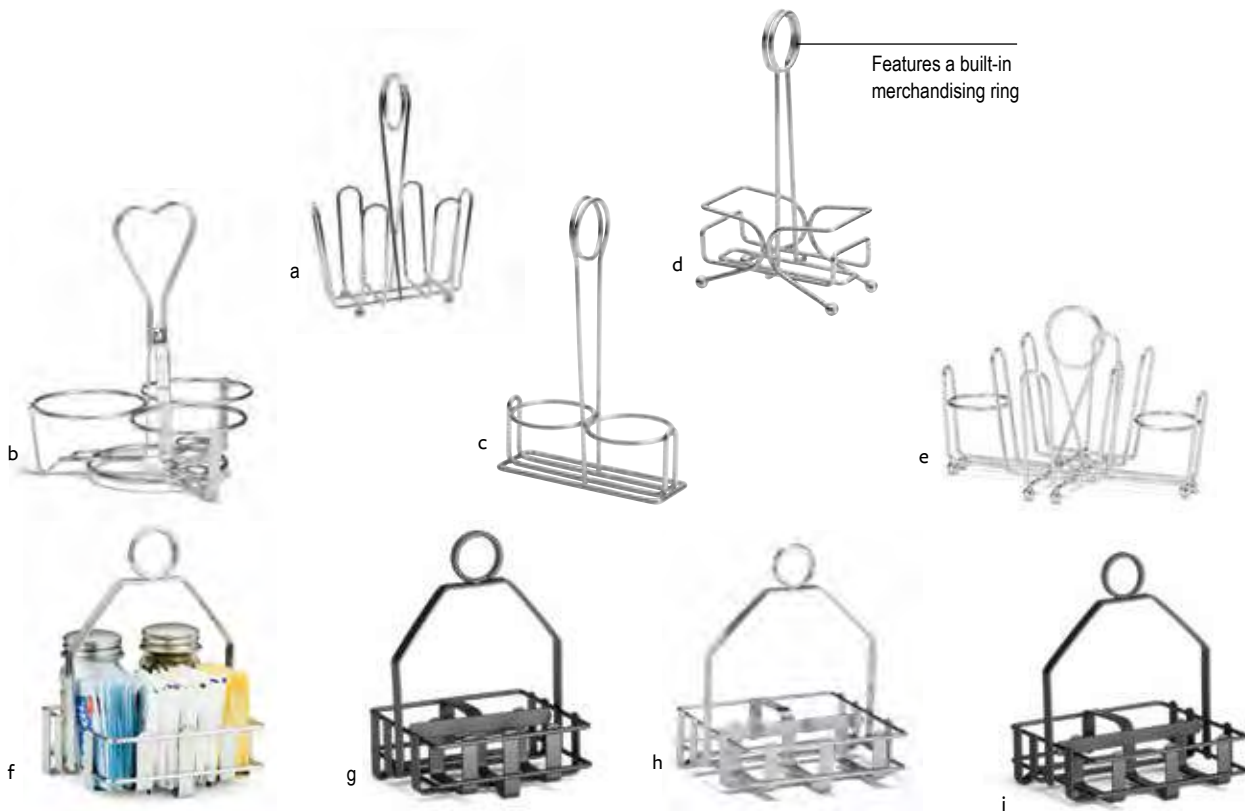

a

c

d

Item #	Description	Min Order/ Case Pack	List Price (\$)
DINER RACK—HEAVYWEIGHT CHROME PLATED STEEL			
a. 5457112R	Rack Holds Sugar Packets, (2) S&P Shakers up to 2" dia, (1) 12 oz Pourer, (2) 12 oz Squeeze Bottles, (1) Full or Half Size Napkin Holder, Menu Slot	2 ea	36.00 ea
CONDIMENT RACKS—CHROME PLATED OR BLACK POWDER COATED STEEL			
b. 594C	Chrome Plated Steel Rack, 9¾ x 5¼ x 5¼", Holds (2) S&P Shakers 1½" dia & (2) 8 oz Standard Squeeze Bottles	6 ea	11.00 ea
260R	Chrome Plated Steel Rack, 9¾ x 7¾ x 5½", Holds (2) S&P Shakers 1½" dia & (2) Shakers	6 ea	18.94 ea
c. 260RBK	Black Powder Coated Steel Rack, 9¾ x 7¾ x 5½", Holds (2) S&P Shakers 1½" dia & (2) Shakers	6 ea	17.98 ea
d. 406-2R	Chrome Plated Steel Rack, 8¼ x 7¼ x 3 ½"	1 ea / 6 ea	15.00 ea