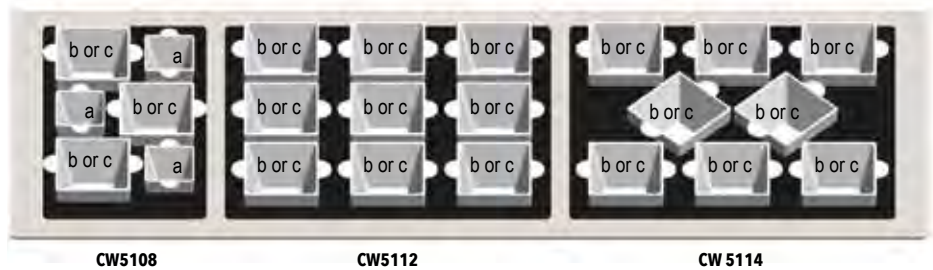

FITS ITEMS

a. CW1480

b. CW1460

c. CW1470

d. CW1490

NSF®-7 TEMPLATES 25¾ X 21¼" DOUBLE WELL
12⅞ X 21¼" SINGLE WELL

Item #	Description	Min Order/ Case Pack	Aluminum Finish (\$)	Color Coated (\$)
COLD FOOD TEMPLATES—ALUMINUM, FINISHED OR COATED				
CW5108_	Fits (3) CW1460, (3) CW1470 or (3) CW1480	1 ea	240.00 ea	320.00 ea
CW5112_	Fits (9) CW1470 or (9) CW1460	1 ea	360.00 ea	510.00 ea
CW5114_	Fits (8) CW1460 or (8) CW1470	1 ea	360.00 ea	510.00 ea