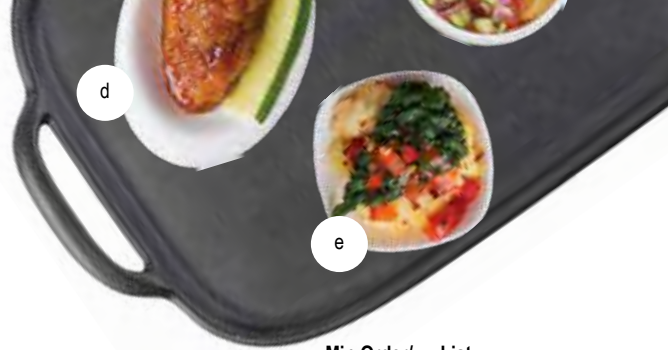

WOVEN WOOD BOWLS & UTENSILS

- Ideal for salad service
- Natural, woven wood bowls are stackable & lightweight