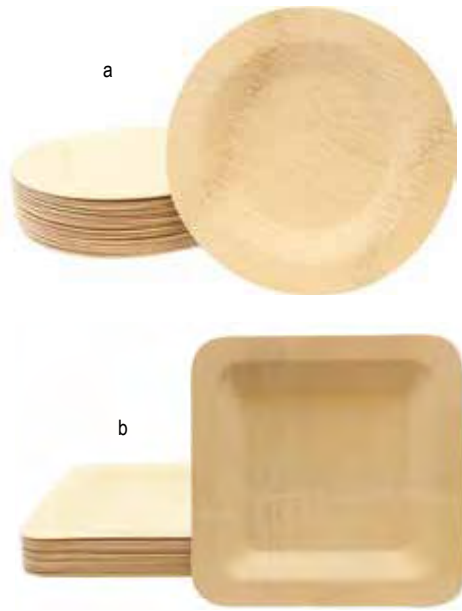

DISPOSABLE PLATES, TONGS & FORKS

Item	Description	Min Order/ Case Pack	List Price ($)
PLATES, BAMBOO		(25 PER POLYBAG)	
a.	BAMDRP7 7" Round	1 pk / 12 pk	35.00 pk
	BAMDRP9 9" Round	1 pk / 6 pk	50.50 pk
	BAMDRP11 11" Round	1 pk / 6 pk	65.00 pk
	BAMDSP35 3½" Square	1 pk / 12 pk	13.50 pk
	123456 5" Square	1 pk / 12 pk	28.70 pk
b.	BAMDSP7 7" Square	1 pk / 12 pk	35.00 pk
	BAMDSP9 9" Square	1 pk / 6 pk	50.50 pk
	BAMDSP10 10" Square	1 pk / 6 pk	60.00 pk
TONGS, BAMBOO		(12 PER POLYBAG)	
c.	BAMDT35 3½" Small Paddle	12 pk	6.36 pk
d.	BAMDT6 6" Paddle	12 pk	7.32 pk
FORKS, BAMBOO		(100 PER POLYBAG)	
e.	BAMDF475 4¾" Fork	12 pk	28.00 pk

DISPOSABLE CUTLERY

Item	Description	Min Order/ Case Pack	List Price ($)
PINEWOOD			
	BAMSP425 Wood Spoon, 4¾" (100 per Pack)	12 pk	8.80 pk
f.	BAMDF65 Fork, 6½" (25 per Pack)	1 pk / 12 pk	3.00 pk
g.	BAMDSPN65 Spoon, 6½" (25 per Pack)	1 pk / 12 pk	3.00 pk
h.	BAMDKN65 Knives, 6½" (25 per Pack)	1 pk / 12 pk	3.00 pk
	654320 Wood Fork, 6½" (100 per Pack)	20 pk	11.00 pk
	654321 Wood Spoon, 6½" (100 per Pack)	20 pk	13.00 pk
	654322 Wood Knife, 6½" (100 per Pack)	20 pk	8.20 pk
i.	654324 Set Includes: Fork, Spoon, Knife, 6½" (50 per Case)	250 ea	0.46 ea