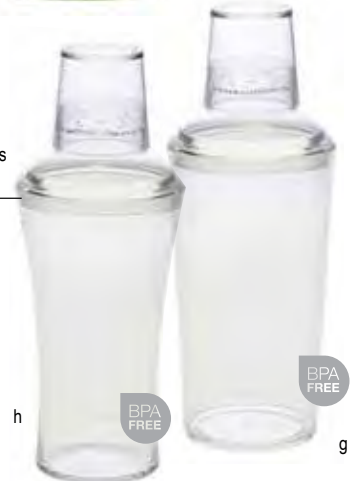

Break resistant plastic shakers, ideal for busy service areas both indoors and outdoors

BAR SHAKERS STAINLESS STEEL & STAINLESS STEEL W/VINYL

Item #	Description	Min Order/ Case Pack	List Price ($)
BAR SHAKER CUPS—STAINLESS STEEL			
i. 76	16 oz	12 ea	3.54 ea
j. 77	28 oz	12 ea	5.22 ea
*H77	28 oz	6 ea	5.82 ea

BAR SHAKER CUPS—STAINLESS STEEL, VINYL COATING

k. 10369	▶ 16 oz, Red	6 ea	6.80 ea
10370	▶ 16 oz, Black	6 ea	6.80 ea
10371	▶ 28 oz, Red	6 ea	8.80 ea
l. 10372	▶ 28 oz, Black	6 ea	8.80 ea

*Available as Cash & Carry