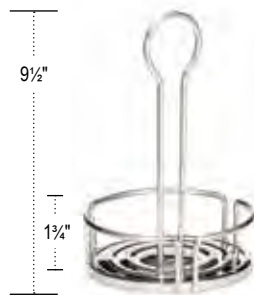

Pick a size

THE PERFECT SIZE

The versatility of the Versa Rack™ makes it the perfect solution for organizing and merchandising your tabletops. Refer to racks on page 130.

TO SELECT THE DIAMETER THAT IS RIGHT FOR YOU, PLACE ITEMS ON THE DIAGRAM. ITEMS MUST FIT ENTIRELY WITHIN THE CIRCLE WITHOUT EXTENDING INTO THE HANDLE AREA.