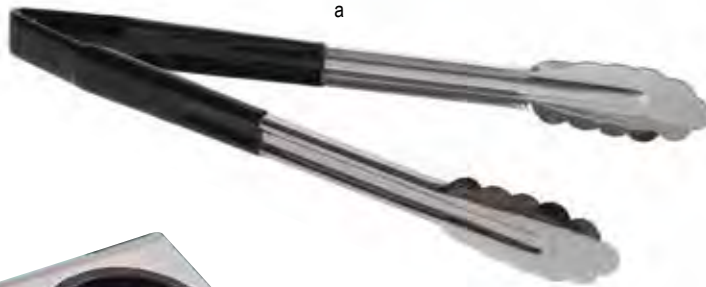

FOR 2020

KITCHEN & SERVING

a

b