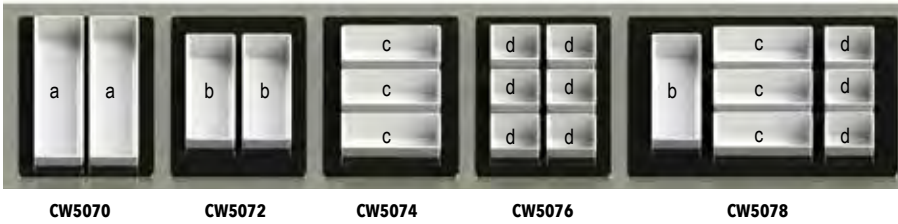

CONTEMPORARY COLLECTION™

NSF®-7 COLD FOOD TEMPLATES

NSF®-7 TEMPLATES 25¾ X 21¼" DOUBLE WELL
12⅝ X 21¼" SINGLE WELL

CW5070

CW5072

CW5074

CW5076

CW5078

Item #	Description	Min Order/ Case Pack	Aluminum Finish ($)	Color Coated ($)
COLD FOOD TEMPLATES—FABRICATED ALUMINUM, FINISHED OR COATED				
CW5070_	Fits (2) CW4018	1 ea	240.00 ea	320.00 ea
CW5072_	Fits (2) CW4020	1 ea	240.00 ea	320.00 ea
CW5074_	Fits (3) CW4022	1 ea	240.00 ea	320.00 ea
CW5076_	Fits (6) CW4000	1 ea	240.00 ea	320.00 ea
CW5078_	Fits (1) CW4020, (3) CW4022 & (3) CW4000	1 ea	360.00 ea	510.00 ea

* Circle Swirl pattern not available.