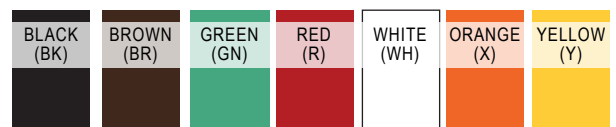

BACKUPS

- Includes container and color-coded cap
- "Assorted" includes 2 of each color for JC1032A
- "Assorted" includes 1 of each color for JC1064A and JC1128A

Item #	Description	Capacity	Min Order/ Case Pack	List Price ($)
POURMASTER®-LDPE BOTTLE, HDPE TOP & CAP				
a.	N32A Long Neck Top™, Assorted Colors	1 qt	12 ea	8.26 ea
b.	N32VA V-Neck Top™, Assorted Colors	1 qt	12 ea	8.26 ea
c.	N32LPA Low Profile Top™, Assorted Colors	1 qt	12 ea	7.94 ea
COMPLETES-POLYETHYLENE, SAN SPOUT				
d.	8032A Complete, Assorted Colored Spouts	1 qt	12 ea	7.44 ea
e.	8032BKBK Complete, Black Bottle & Cap, Clear Spout	1 qt	12 ea	7.44 ea
	8032BR Complete, Natural Bottle, Brown Cap & Spout	1 qt	12 ea	7.44 ea
	8032GN Complete, Natural Bottle, Green Cap & Spout	1 qt	12 ea	7.44 ea
	8032R Complete, Natural Bottle, Red Cap & Spout	1 qt	12 ea	7.44 ea
	8032W Complete, Natural Bottle, White Cap, Clear Spout	1 qt	12 ea	7.44 ea
	8032X Complete, Natural Bottle, Orange Cap & Spout	1 qt	12 ea	7.44 ea
	8032Y Complete, Natural Bottle, Yellow Cap & Spout	1 qt	12 ea	7.44 ea
f.	8064A Complete, Assorted Colored Spouts	½ gal	6 ea	7.60 ea
	8128A Complete, Assorted Colored Spouts	1 gal	6 ea	7.90 ea
BACKUPS-HIGH DENSITY POLYETHYLENE				
g.	JC1032A Backup	1 qt	12 ea	4.00 ea
h.	JC1064A Half Gallon Backup	½ gal	6 ea	5.92 ea
i.	JC1128A Gallon Backup	1 gal	6 ea	6.44 ea

For replacement parts and accessories, please refer to the charts at the back of the book.