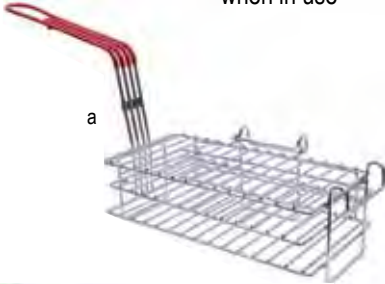

FRY BASKETS & TOOLS

BURRITO / TACO FRY BASKETS

- Choice of styles for easy cooking of taco shells, taco cups, tostadas, chimichangas and burritos
- Comfort grip vinyl handle keeps cool when in use

Item #	Description	Min Order/ Case Pack	List Price ($)
BURRITO / TACO FRY BASKETS—NICKEL PLATED STEEL WITH RED VINYL HANDLE †			
a. TB1164	Burrito Fry Basket	1 ea / 6 ea	33.06 ea
b. TB60	Holds Six 6" Taco Shells	1 ea / 8 ea	34.40 ea
c. TB24036	6" Double Taco Cups Fry Basket	1 ea / 12 ea	29.38 ea
TB24039	8" Double Taco Cups Fry Basket	1 ea / 12 ea	36.72 ea
TACO BOWL FRY BASKETS—CHROME PLATED STEEL †			
d. 4039	Shell Basket	1 ea / 4 ea	14.60 ea
e. 44080	Deep Basket	1 ea / 4 ea	26.10 ea
f. 44060	Sloped Basket	1 ea / 4 ea	26.10 ea
BEAN MASHER—CHROME PLATED STEEL WITH VINYL COATED HANDLE †			
2455	24", 6" Square Face	1 ea / 4 ea	24.70 ea
g. 3155	30", 6" Square Face	1 ea / 4 ea	29.70 ea
PREP TRAYS / RAILS—CHROME PLATED STEEL AND 18/8 STAINLESS STEEL †			
4040	Fry / Taco Rail, Holds (12) 6" Taco Shells	1 ea / 2 ea	28.56 ea
h. 937	Prep Tray, Holds up to 7 Tacos / Hot Dogs or 7 items	1 ea / 24 ea	35.16 ea
TACO / TOSTADA FRY BASKETS—CHROME PLATED STEEL, BLACK VINYL HANDLES †			
i. 40	Holds Eight 6" Taco Shells	1 ea / 8 ea	39.74 ea
41	Holds 17 - 6" Tostada Shells	1 ea / 8 ea	38.96 ea

† Hand wash only