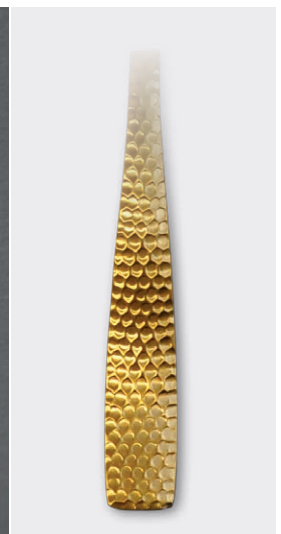

Parma Vintage

18/10 Thk: 3.5 mm

 **84668** 23.5 cm | 9 1/4"

 **84669** 20 cm | 7 7/8"

 **84670** 20 cm | 7 7/8"

 **84671** 18 cm | 7 1/8"

 **84672** 15.5 cm | 6 1/8"

Parma Aura

18/10 Thk: 3.5 mm

 **84673** 23.5 cm | 9 1/4"

 **84674** 20 cm | 7 7/8"

 **84675** 20 cm | 7 7/8"

 **84676** 18 cm | 7 1/8"

 **84666** 15.5 cm | 6 1/8"

Parma Gold Rose

18/10 Thk: 3.5 mm