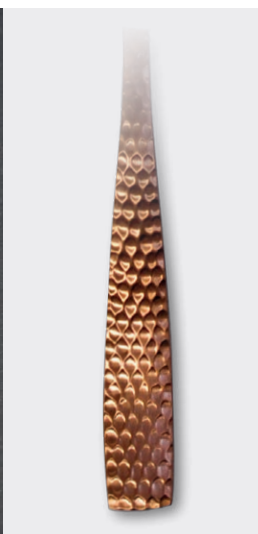

Parma Vintage

18/10 Thk: 3.5 mm

 **84668** 23.5 cm | 9 1/4"

 **84669** 20 cm | 7 7/8"

 **84670** 20 cm | 7 7/8"

 **84671** 18 cm | 7 1/8"

 **84672** 15.5 cm | 6 1/8"

Parma Aura

18/10 Thk: 3.5 mm

 **84673** 23.5 cm | 9 1/4"

 **84674** 20 cm | 7 7/8"

 **84675** 20 cm | 7 7/8"

 **84676** 18 cm | 7 1/8"

 **84666** 15.5 cm | 6 1/8"

Parma Gold Rose

18/10 Thk: 3.5 mm

Antinori

18/0 Thk: 9.00 mm

 **68088** 24 cm | 9 1/2"

 **68092** 21 cm | 8 1/4"

 **68090** 20.5 cm | 8 1/8"

 **68096** 18 cm | 7 1/8"

 **68094** 16.5 cm | 6 1/2"

Venecia